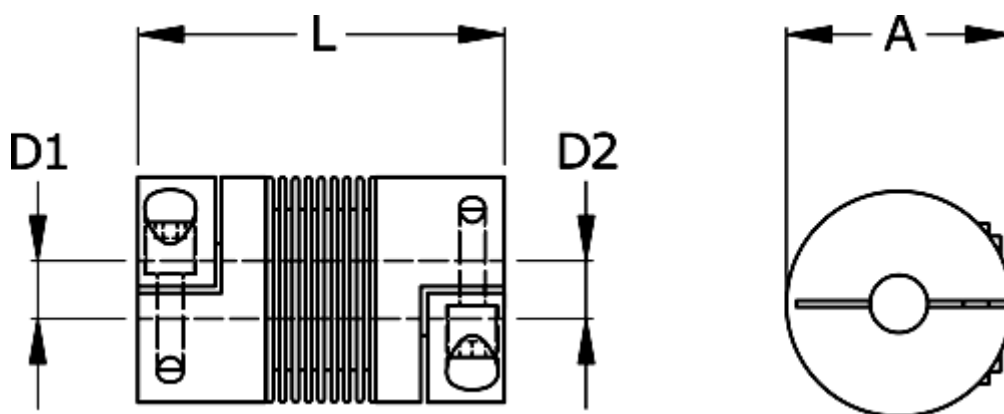

Data Sheet

Article number: 3330200450411010

Description: Bellow coupling type 2 size45
Length 41 mm, bore 10/10 mm

Measures

A	= 32.5
D1	= 10
D2	= 10
L	= 41
Nom. torque NM (Tkn)	= 4.5